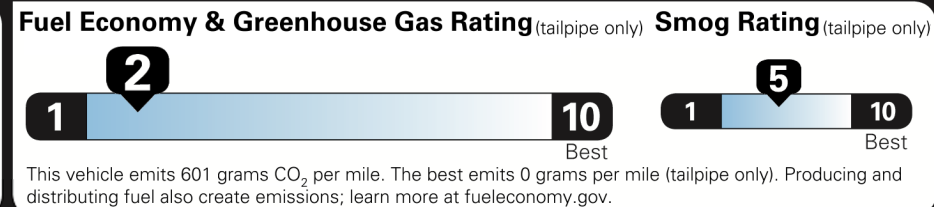

MANUFACTURER'S SUGGESTED RETAIL PRICE $44,605.00

OPTIONAL EQUIPMENT

FE	50 State Emissions	
LX	Limited Premium Package: Upgrade to JBL audio, includes front and rear parking sonar, Blind Spot Monitor, Rear Cross Traffic Alert, immobilizer and anti-theft system	1,000.00
SR	Power Tilt/Slide Moonroof with Sliding Sunshade	850.00
2T.	All Weather Liners/Door Sill	239.00
E5.	Exhaust Tip	99.00
LB.	Spray-On Bedliner	579.00
R2.	Tube Step - Black	490.00
T7.	"TUNDRA" Tailgate Insert - Black	99.00

A Discount of $ 535 is applied to this Package as shown below.

Original - Copy

EPA DOT Fuel Economy and Environment

Fuel Economy
15 MPG
Std Pickups range from 12 to 27 MPG. The best vehicle rates 141 MPGe.
13 city 17 highway
6.7 gallons per 100 miles

Gasoline Vehicle

You spend $6,000 more in fuel costs over 5 years compared to the average new vehicle.

Annual fuel cost $2,700

Actual results will vary for many reasons, including driving conditions and how you drive and maintain your vehicle. The average new vehicle gets 27 MPG and costs $7,500 to fuel over 5 years. Cost estimates are based on 15,000 miles per year at $2.70 per gallon. MPGe is miles per gasoline gallon equivalent. Vehicle emissions are a significant cause of climate change and smog.

fuel economy.gov
Calculate personalized estimates and compare vehicles

DELIVERY, PROCESSING AND HANDLING FEE	1,595.00
VALUE OF PACKAGE(S) DISCOUNT IS $ 535	
TOTAL	$49,556.00

The New Vehicle Limited Warranty provides 3-year/36,000 mile basic coverage, 5-year/60,000 mile powertrain coverage, plus 5-year/unlimited mile corrosion perforation coverage. See Warranty and Maintenance Guide for details. An extended service contract may be available for the vehicle. Ask dealer for details. Manufacturer's suggested retail price includes manufacturer's recommended pre-delivery service. Gasoline, license and title fees, applicable federal, state and local taxes and dealer and distributor installed options and accessories are not included in the manufacturer's suggested retail price.

ToyotaCare, which covers normal factory scheduled maintenance for two years or 25,000 miles, whichever occurs first, is included as part of the sales price of the vehicle for qualifying buyers. See participating dealer for eligibility and coverage details.

Delivered by Truck to: 04819
TEMECULA VALLEY TOYOTA
26631 YNEZ ROAD
TEMECULA CA92591

TML1E2N1S0F0W0